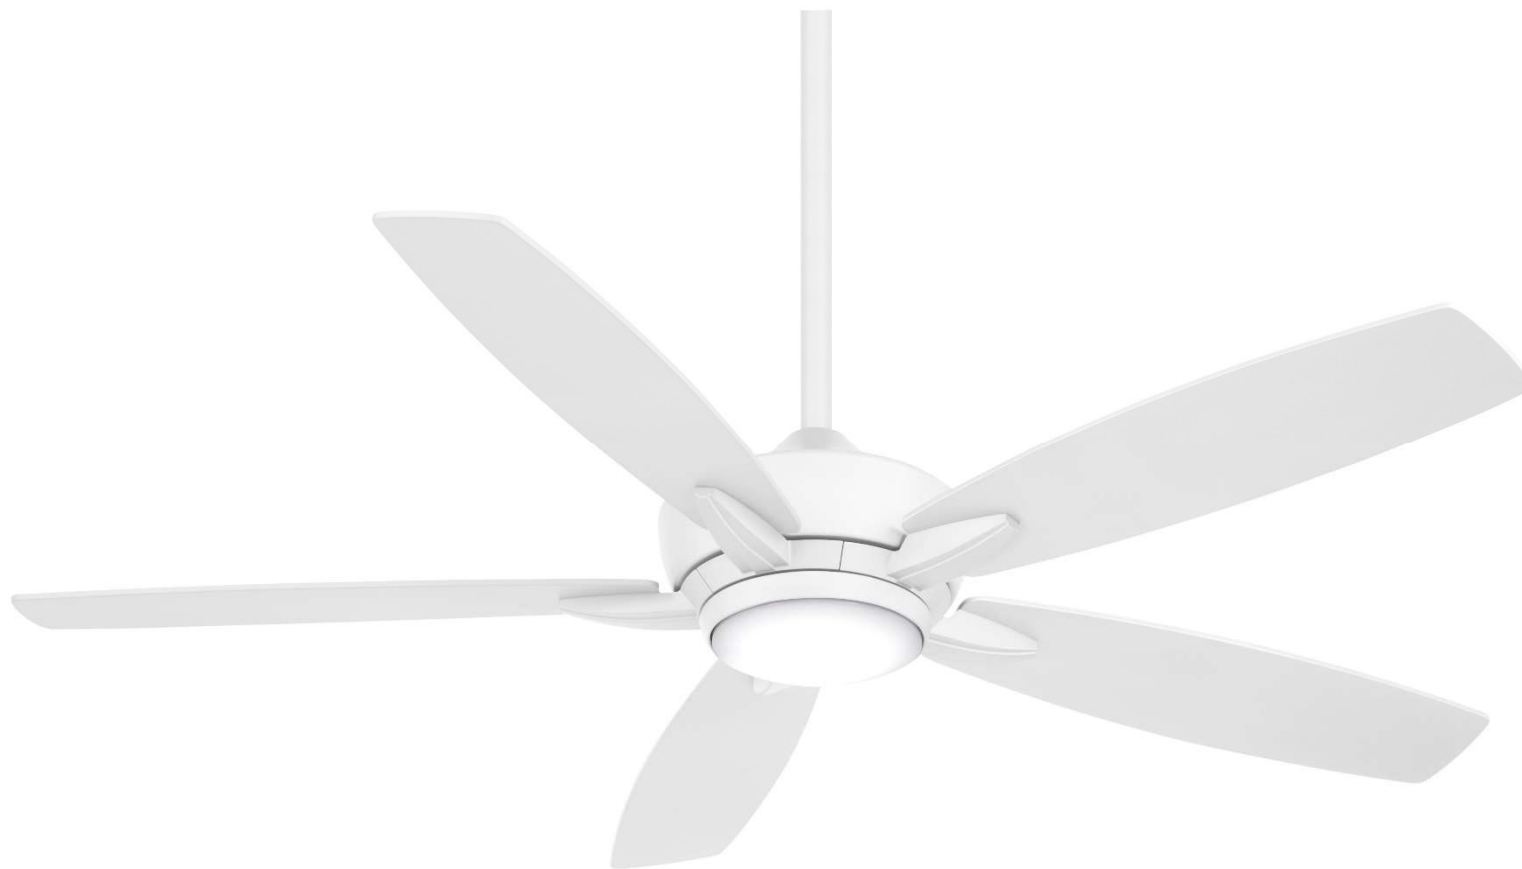

Existing

Kelvyn

- F717L-WHF
- 52" 5-Bladed
- $139.95

minkaAire®